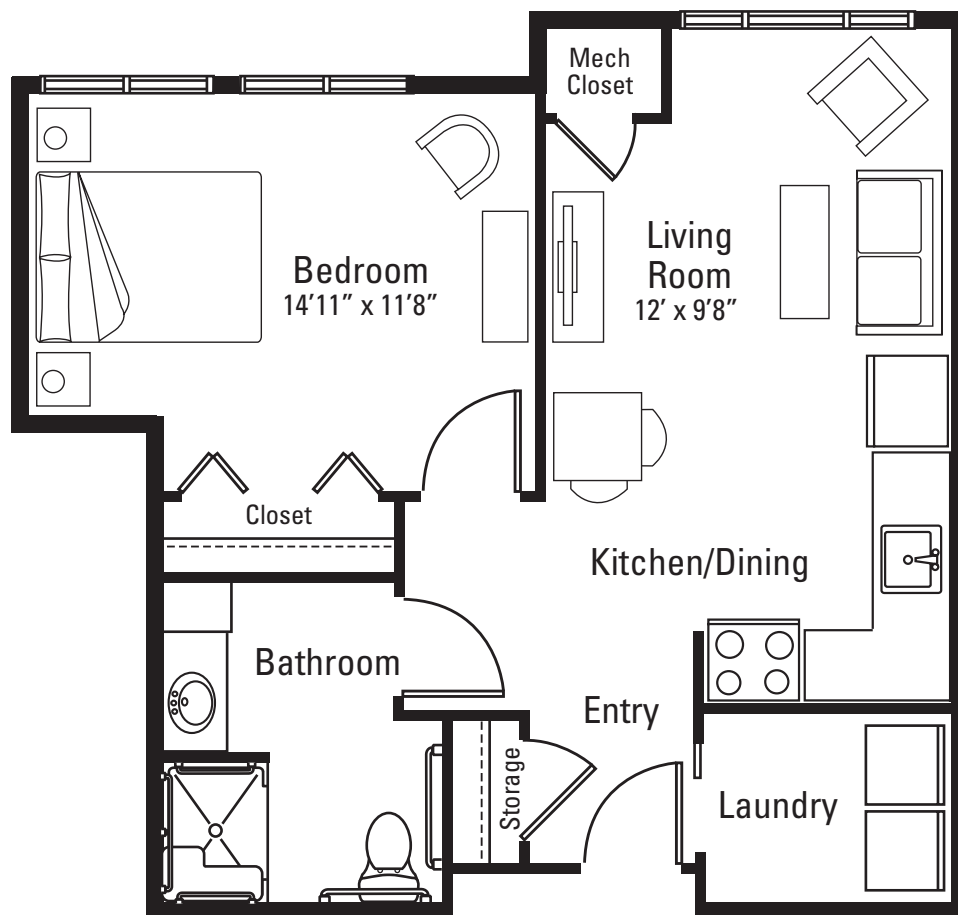

Partridge

One-bedroom, bath | 612 square feet

Apartment features: full kitchen with appliances, laundry room with washer and dryer, zero entry showers
Monthly rent includes: property taxes, maintenance, electricity, water, heat, air conditioning, cable TV, WiFi
No entrance, community or activity fees