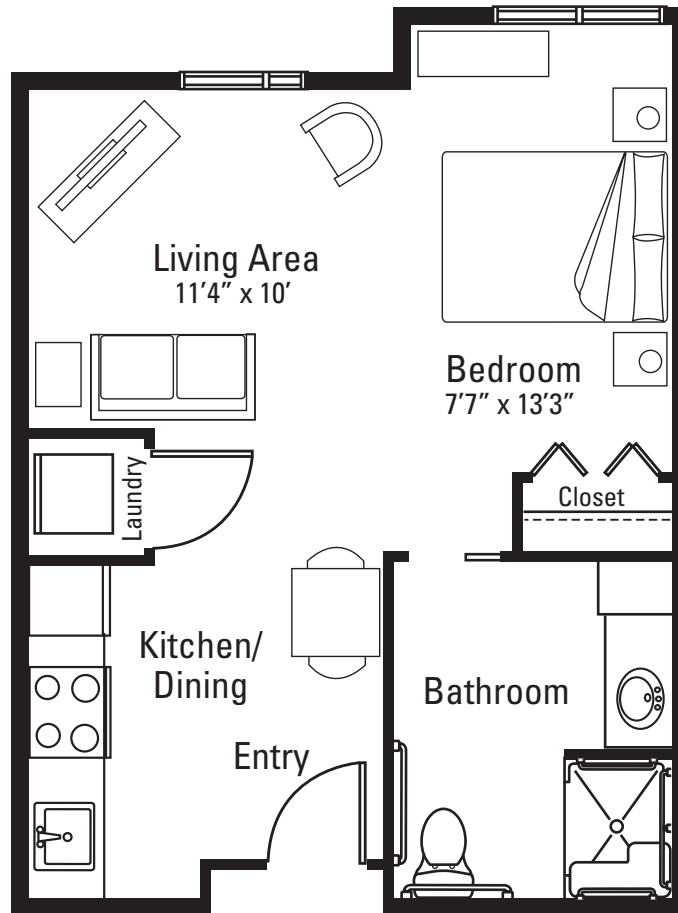

## Apartment Floor Plan

### Quail

Studio, bath | 465 square feet