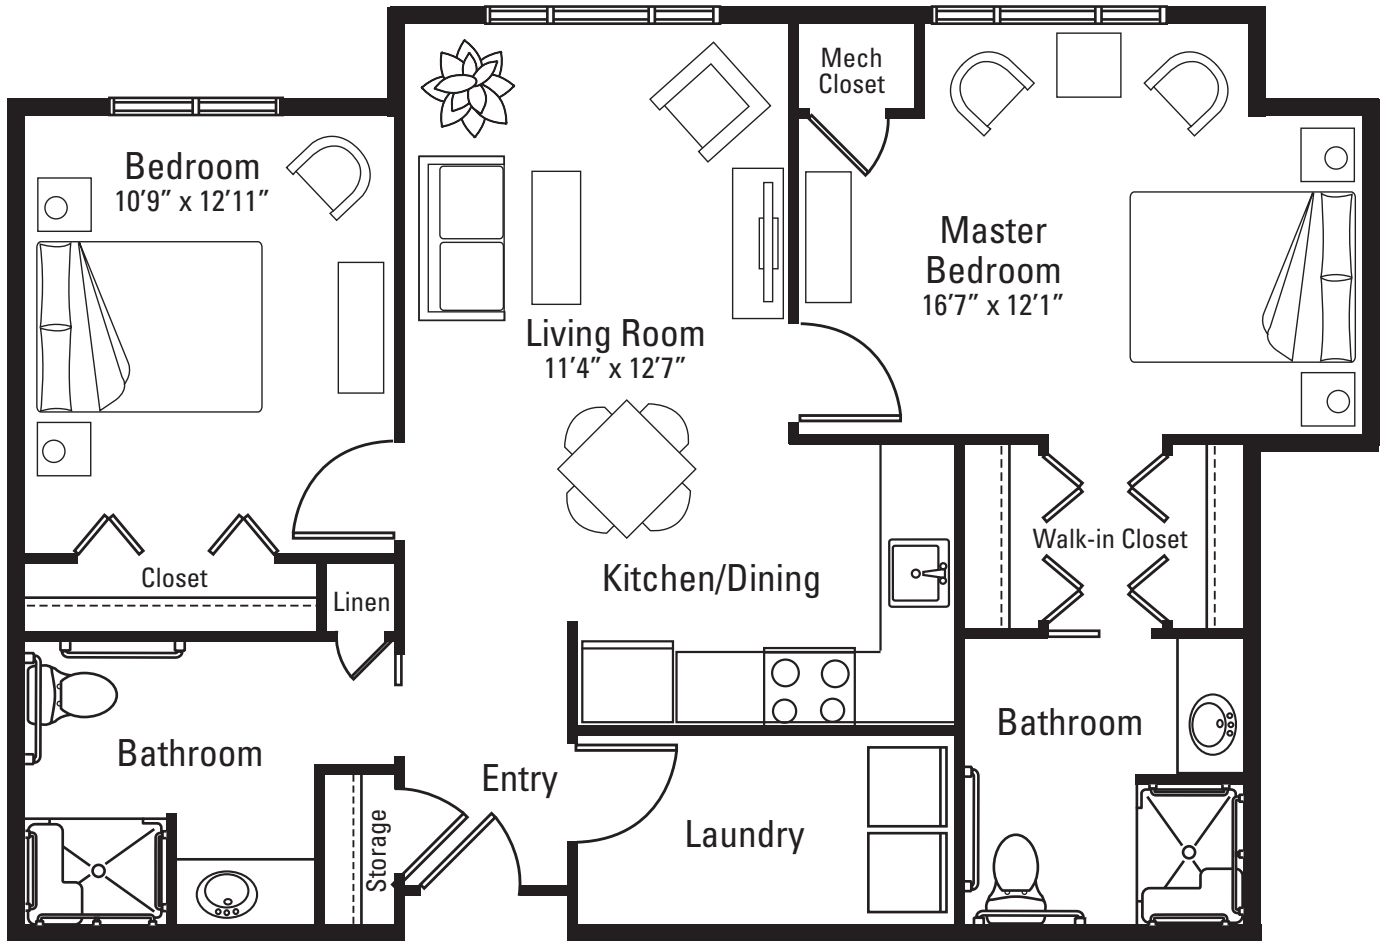

Apartment Floor Plan

Sandhill

Two-bedroom, two-bath | 962 square feet