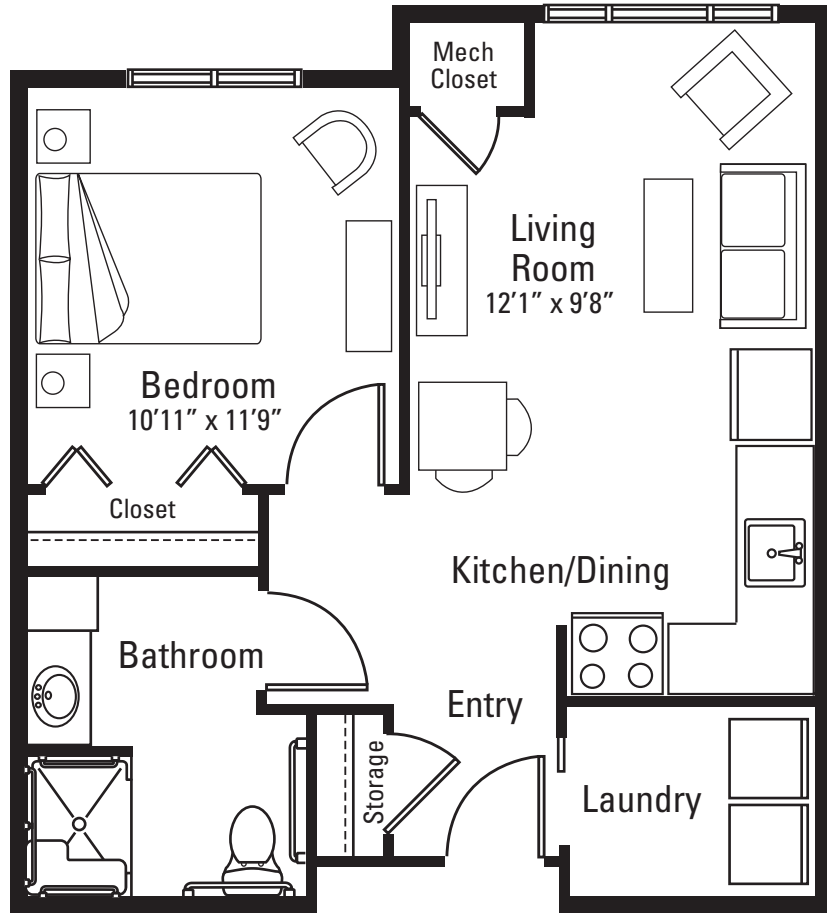

## Apartment Floor Plan

### Robin

One-bedroom, bath | 575 square feet