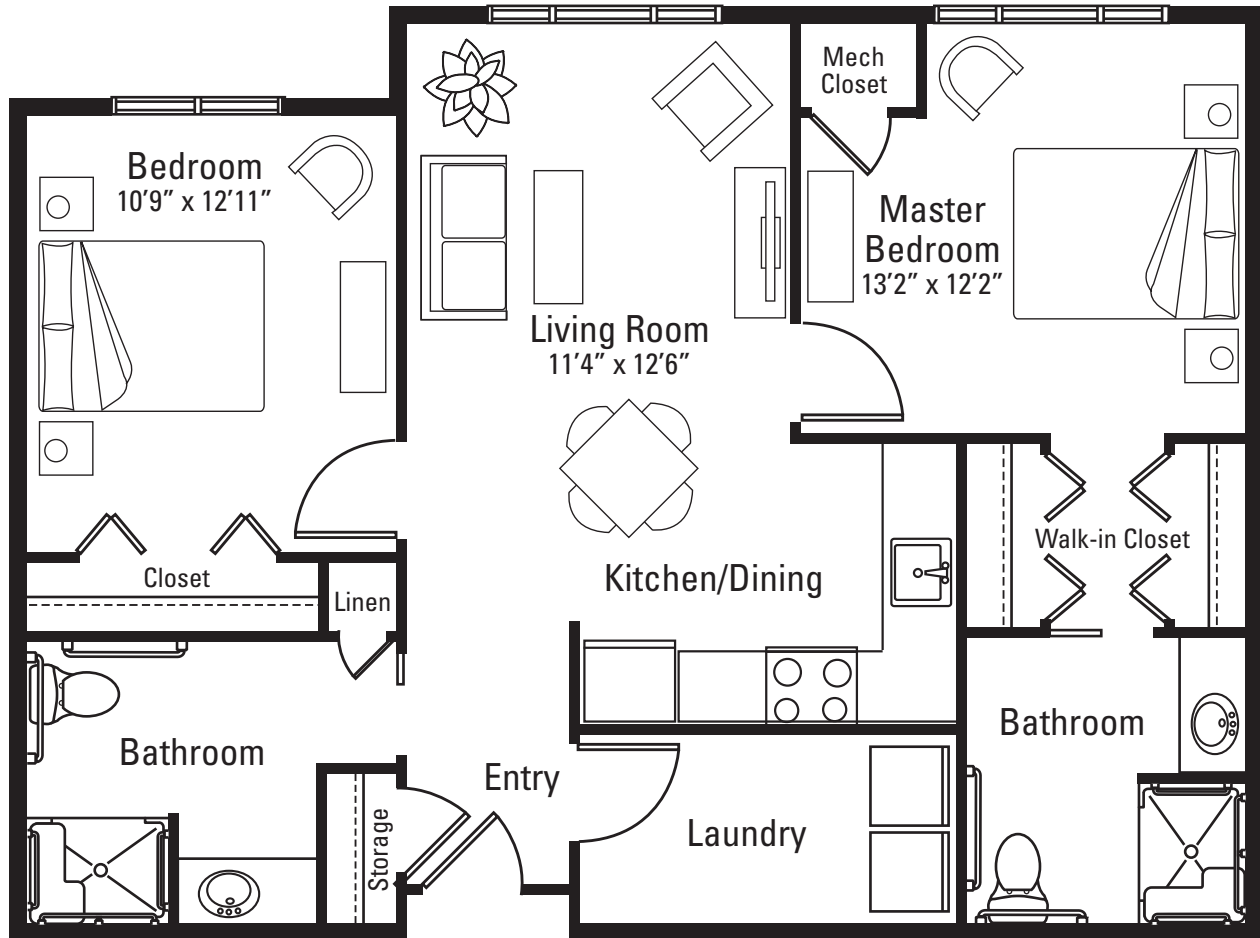

Apartment Floor Plan

Pheasant

Two-bedroom, two-bath | 931 square feet