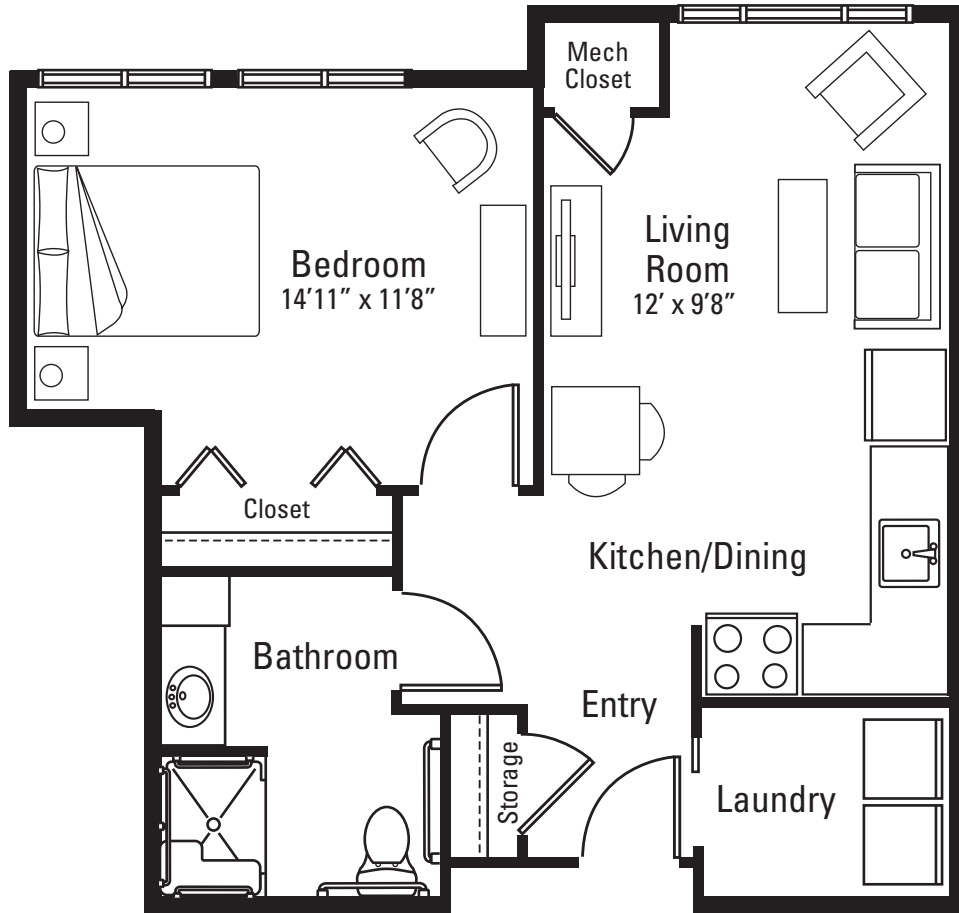

## Apartment Floor Plan

### Partridge

One-bedroom, bath | 612 square feet