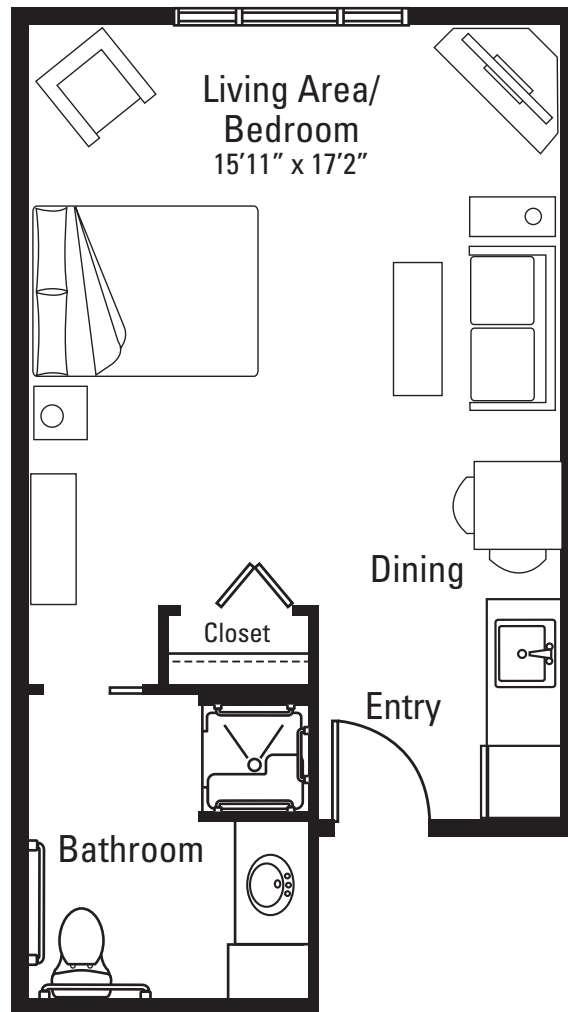

Memory Care Suite Floor Plan

Goldfinch

Studio, bath | 424 square feet