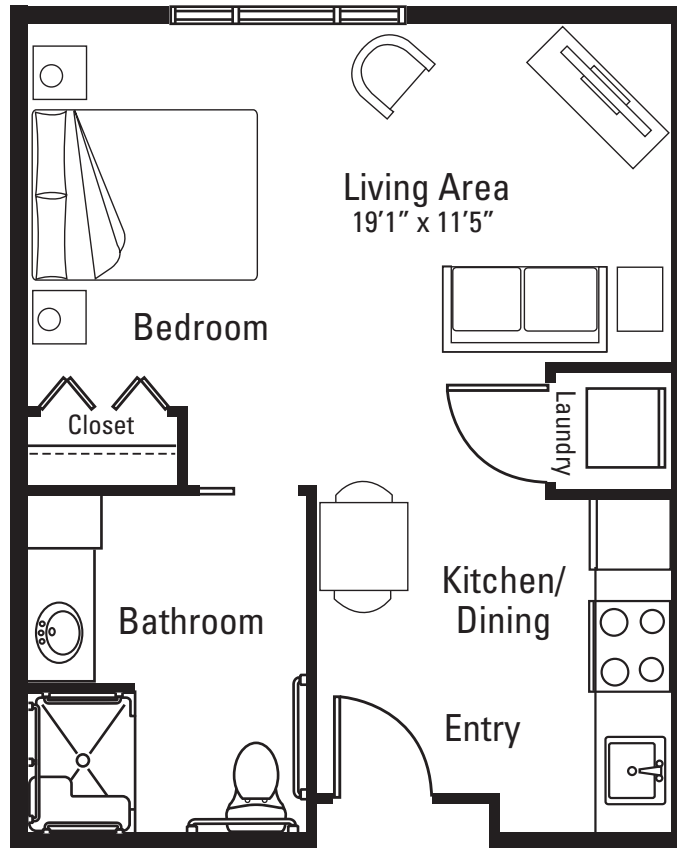

Apartment Floor Plan

Dove

Studio, bath | 451 square feet