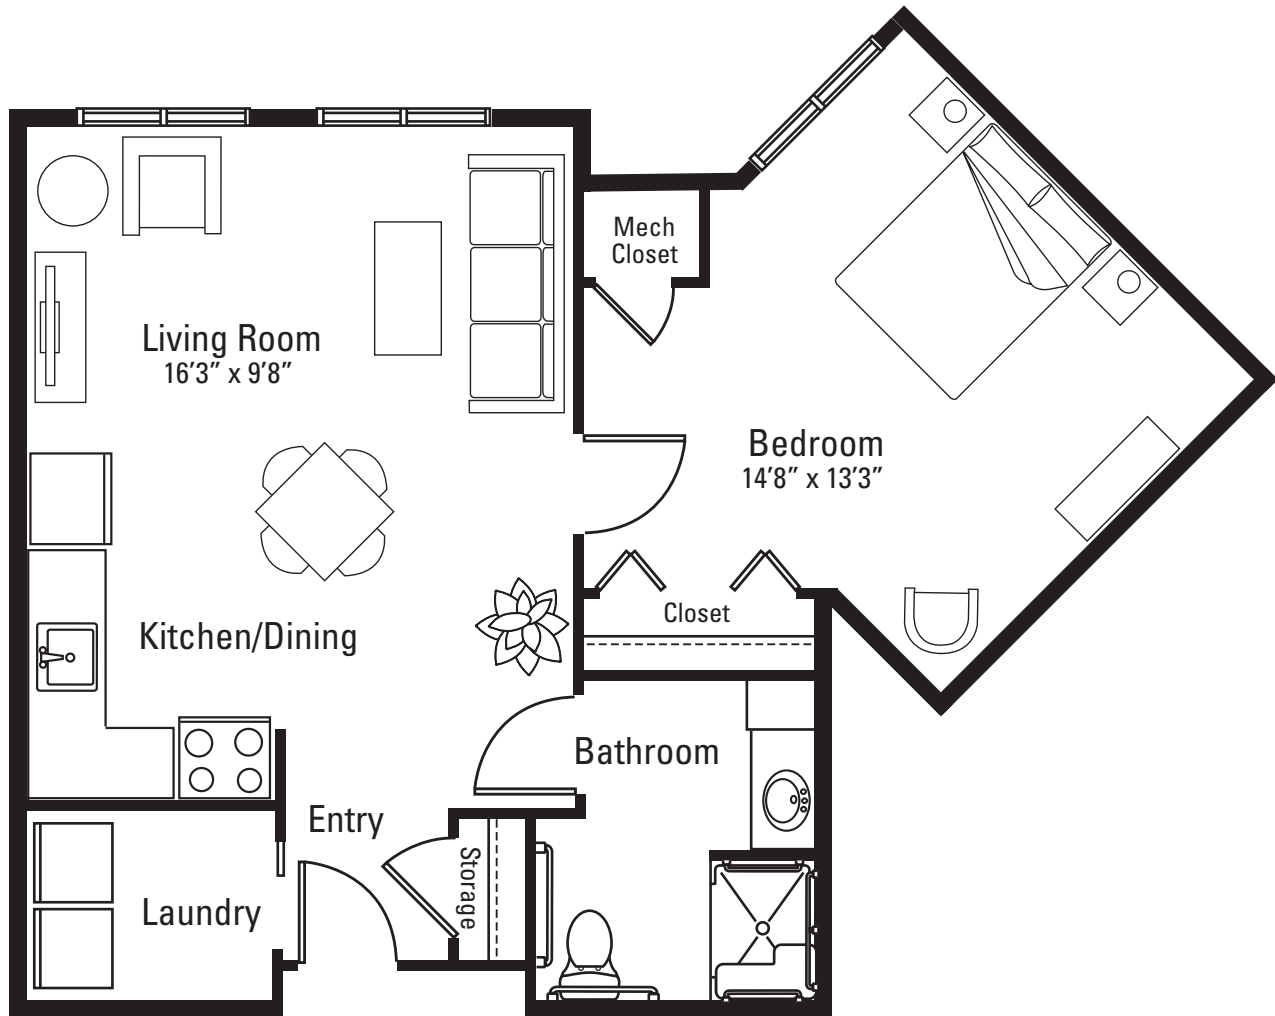

Apartment Floor Plan

Bobwhite

One-bedroom, bath | 690 square feet