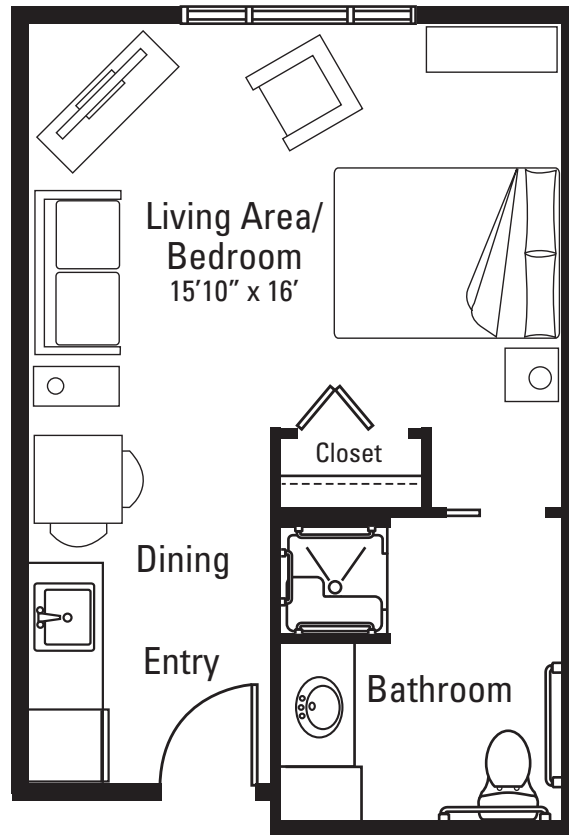

Memory Care Suite Floor Plan

Bluebird

Studio, bath | 375 square feet